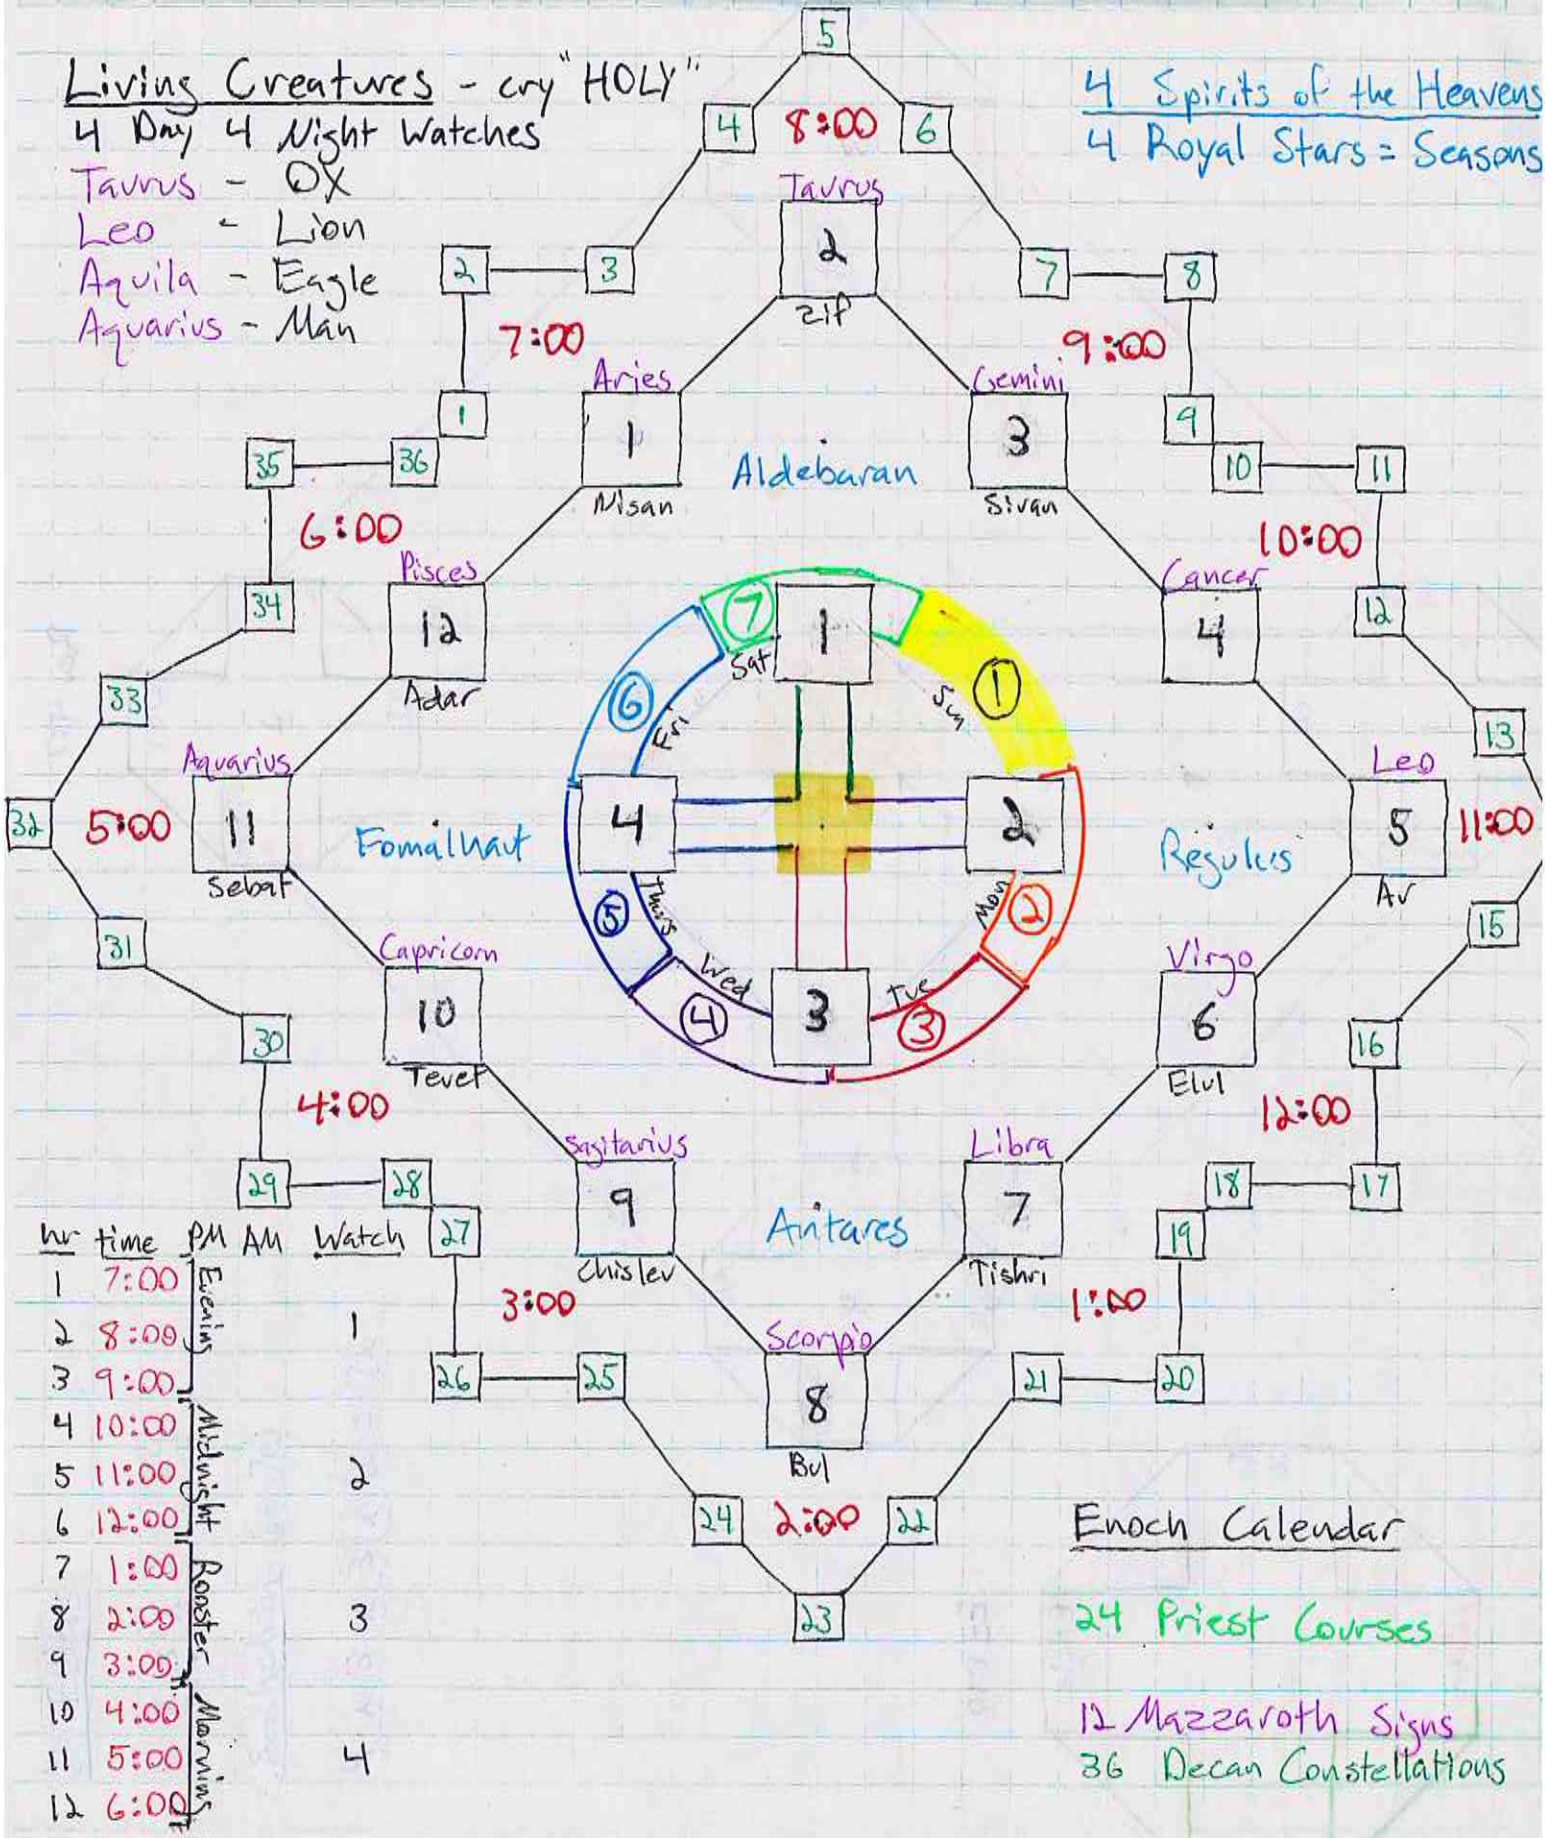

Living Creatures - cry "HOLY"

4 Day 4 Night Watches

- Taurus - Ox
- Leo - Lion
- Aquila - Eagle
- Aquarius - Man

4 Spirits of the Heavens
4 Royal Stars = Seasons

2018

Second Trumpet

1	2	3	4	5	6	1
7	8	9	10	11	12	W H T E
13	14	15	16	17	18	
19	20	21	22	23	24	
25	26	27	28	29	30	
1	2	3	4	5	6	2
7	8	9	10	11	12	
13	14	15	16	17	18	
19	20	21	22	23	24	
25	26	27	28	29	30	
1	2	3	4	5	6	3
7	8	9	10	11	12	
13	14	15	16	17	18	
19	20	21	22	23	24	
25	26	27	28	29	30	
1	2	3	4	5	6	
7	8	9	10	11	12	
13	14	15	16	17	18	
19	20	21	22	23	24	
25	26	27	28	29	30	
31	1	2	3	4	5	
6	7	8	9	10	11	

- New Moon - Solar Eclipse
- Full Moon - Lunar Eclipse

Year 5

Season	Month	Feast	Priest Course	Sign	Decan	#	7x7 Week Cycle	
③ Black	7 Tishri	Trompets	1 Methaniah	Libra	Scales		17	
		Day of Atonement	2 Bukkiah		Cruz	19	18	
		Sukkot	3 Tabernacles	Lamb/Dagon	Lupus	20		
			4 Yesharelah		Corona	21		
	8 Bul	1	Yeshaiiah	Scorpio				
		2	Mattaniah		Serpens	22		
		3	Shimeil		Ophiuchus	23		④ 22
		4	Azareel		Hercules	24		23
		5	Hashabiah					24
	9 Chislev	1	Shubael	Sagittarius				
		2	Mattithiah	Harp-	Lyra	25		
		3	Yeremoth	Altar-	Ara	26		
4		Hananiah		Draco	27			
10 Tevet	1	Yoshbekasiah	Capricorn	-Goat			⑤ 29	
	2	Hanani		Sagitta	28		30	
	3	Mallothi	(EAGLE)	Aquila	29		31	
	4	Eliathah		Delphinus	30		32	
④ Pale	11 Sebat	1	Hothir	Aquarius	(MAN)		33	
		2	Giddalti		Pisces Australis	31		34
		3	Mahazioth	White Horse	Pegasus	32		35
		4	Romantiezzer		Cygnus	33		⑥ 36
		5	Yoseph					37
12 Adar	Purim	1	Gedaliah	Pisces			38	
		2	Zaccur		The Band	34		39
		3	Izi		Andromeda	35		40
		4	Methaniah		Cepheus	36		41