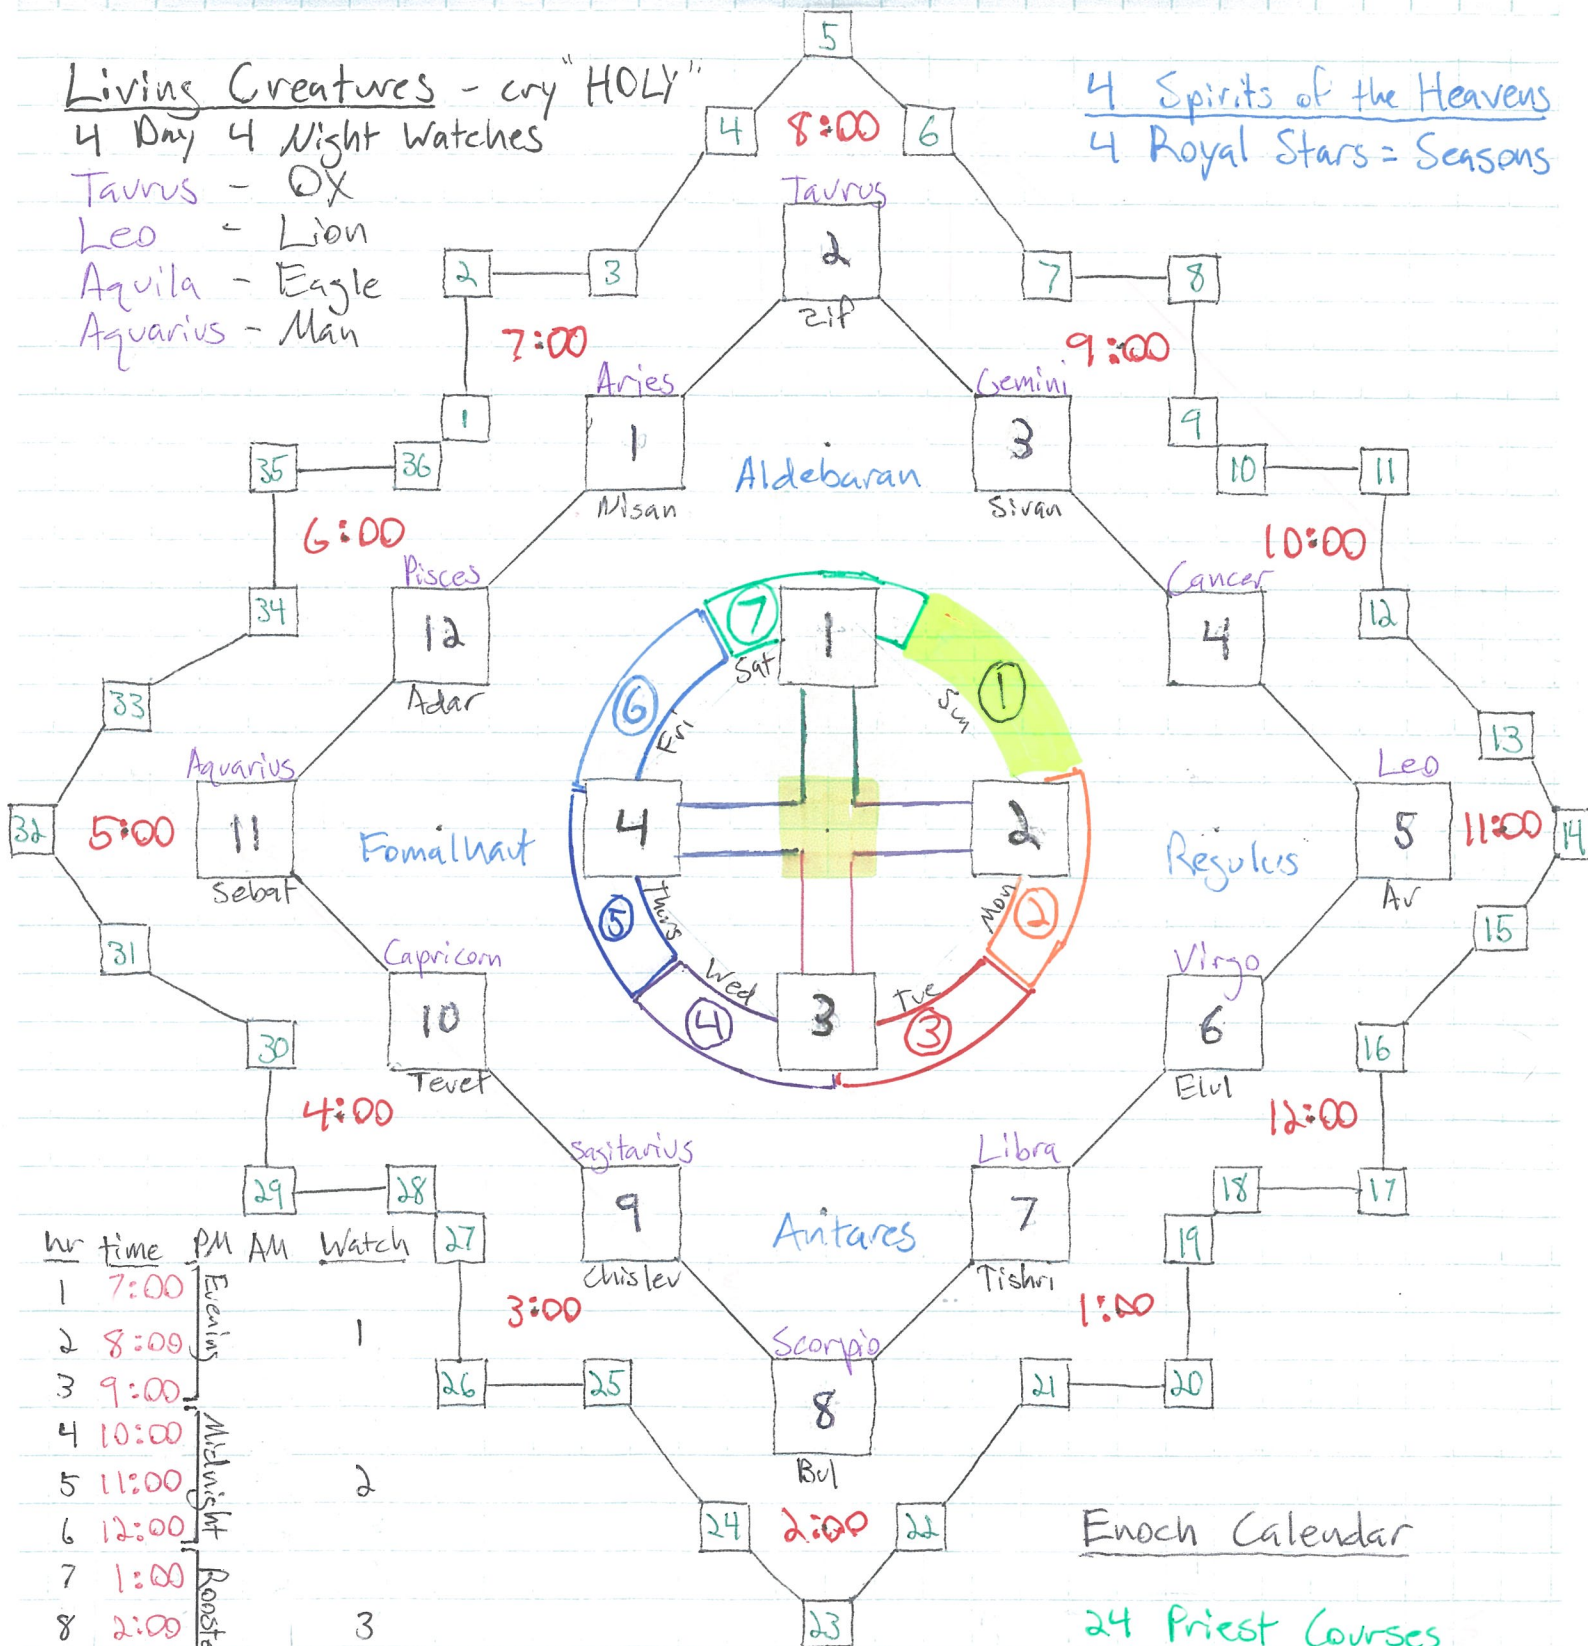

# Living Creatures - cry "HOLY"

4 Day 4 Night Watches

- Taurus - Ox
- Leo - Lion
- Aquila - Eagle
- Aquarius - Man

4 Spirits of the Heavens  
4 Royal Stars = Seasons

## Enoch Calendar

24 Priest Courses

12 Mazzaroth Signs  
36 Decan Constellations

hr	time	PM	AM	Watch
1	7:00	Evening		
2	8:00			1
3	9:00			
4	10:00	Midnight		
5	11:00			2
6	12:00			
7	1:00	Rooster		
8	2:00			3
9	3:00			
10	4:00	Morning		
11	5:00			4
12	6:00			

RED

5

6

Elishah  
 Passover Unleaven Bread Huppah  
 First Fruits  
 Jeshvebab  
 Dilgah  
 Inner  
 Hezir  
 Aphses  
 Jesus Ascends  
 Pethahiah  
 Feast of Weeks  
 Jachin  
 Gamul  
 Delajah

Maziah  
 Jehoiarib  
 Jehiah  
 Hanim  
 Seorim  
 Malchijah  
 Mijamin  
 Makkoz  
 Abijah  
 Jeshua  
 Ester Shearith Year Bethleham Begins  
 Elishah  
 Jakim

Counsel of 72  
 2/27-5/19  
 to 7/21  
 to 10/3  
 to 12/15  
 to 2/27

Judgement  
 Justice  
 Grace  
 Mercy

EAST

Season	Month	Feast	Priest Course	Sign	Decan	#	7x7 Week Cycle	
Black	7 Tishri	Trumpets 1	Zacur	Libra			17 3 <sup>rd</sup>	
		Day of Atonement 2	Izri		CruX	19	18	
		Tabernacles 3	Methaniah		Lupus	20	19	
	8 Bvl	1	Buchiah	Scorpio				20
		2	Jesharelah		Serpens	22	21	
		3	Jeshiah		Ophiuchus	23	22	
		4	Mattaniah		Mercurus	24	23	
		5	Shimei				24	
	9 Chisleu	1	Azarel	Sagittarius				25
		2	Hashabiah		Lyra	25	26	
		3	Shubael		Ara	26	27	
		Dedication 4	Mattithiah		Draco	27	28	
	10 Tevet	1	Jeremoth	Capricorn				29
		2	Hannah		Sagitta	28	30 10 <sup>th</sup>	
		3	Joshbekashah		(EAGLE) Aquila	29	31	
4		Hanani	Delphinus		30	32		
Pale	11 Sebat	1	Millothi	Aquarius	(MAN)		33	
		2	Eliathah		Pisces Australis	31	34	
		3	Hothir		Pegisus	32	35	
		4	Giddalti		Cygnus	33	36	
		5	Mahazioth				37	
12 Adar	1	Romamfezer	Pisces				38	
	Purim 2	Joseph		The Band	34	39 12 <sup>th</sup>		
	3	Gedaliah		Andromeda	35	40 14 <sup>th</sup>		
	4	Zacur		Cepheus	36	41		